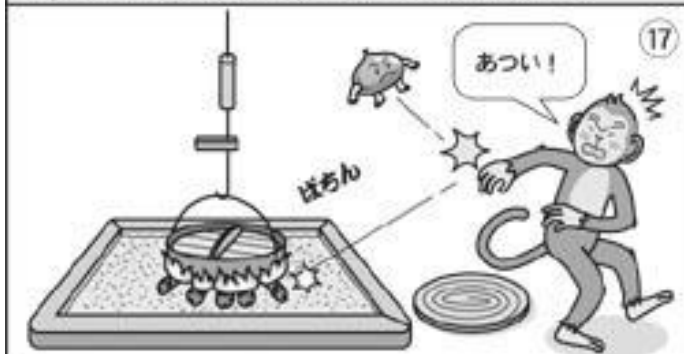

To punish him, Kani's children invited Saru to their house.

Saru climbed the tree and started eating the persimmons.

When Saru sat down by the fireplace, Kuri burst out from the ashes and burnt him.

When Kani asked Saru to pick her some too, he threw down a persimmon which was green and hard.

Hachi flew out of the water jug and stung Saru.

Kani was hurt badly, to the distress of her children.

As he tried to run out of the house, Usu fell on him from above the door and squashed him.

Kani's friends Usu (Mortar) and Hachi (Bee) visited her.